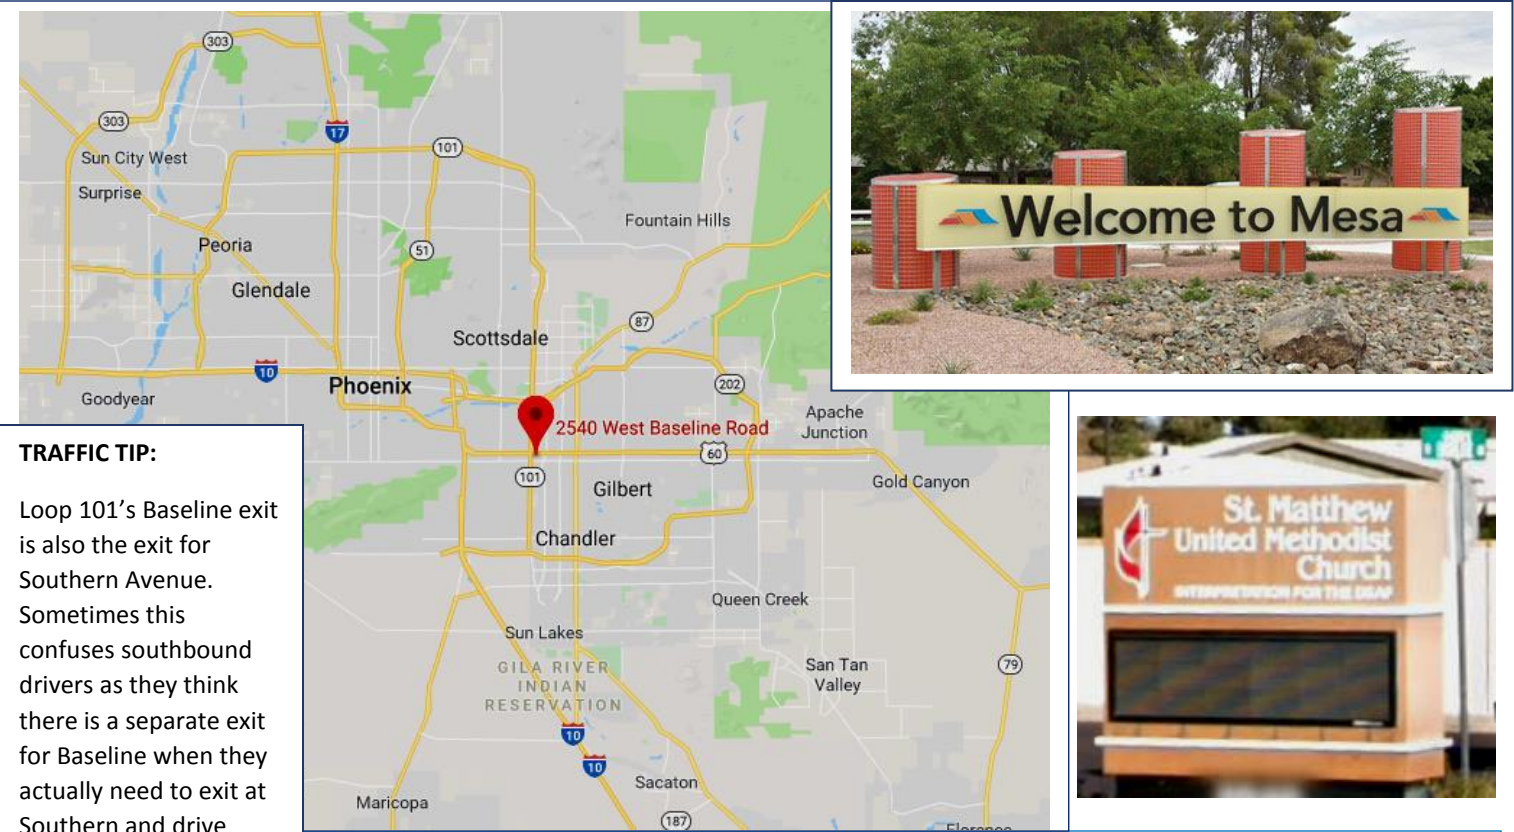

Find the Interchange of Loop 101 and US 60 Superstition Freeway at the Mesa/Tempe border.

MAP TO MESA

- If Southbound on Loop 101 – Exit 54 Baseline Road and turn left on Baseline
- If Northbound on Loop 101 – Exit 55C Baseline Road and turn right on Baseline.
- If Eastbound on US 60 - Exit 177 Dobson Road and turn right on Dobson, then right on Baseline
- If Westbound on US 60 – Exit 177 Dobson Road and turn left on Dobson (over the freeway), then right on Baseline

St Matthew United Methodist Church is on the corner of El Dorado and Baseline. Park in the back lot or along the street.

TRAFFIC TIP:

Loop 101's Baseline exit is also the exit for Southern Avenue. Sometimes this confuses southbound drivers as they think there is a separate exit for Baseline when they actually need to exit at Southern and drive south another mile on Price Rd where they'll turn left onto Baseline.