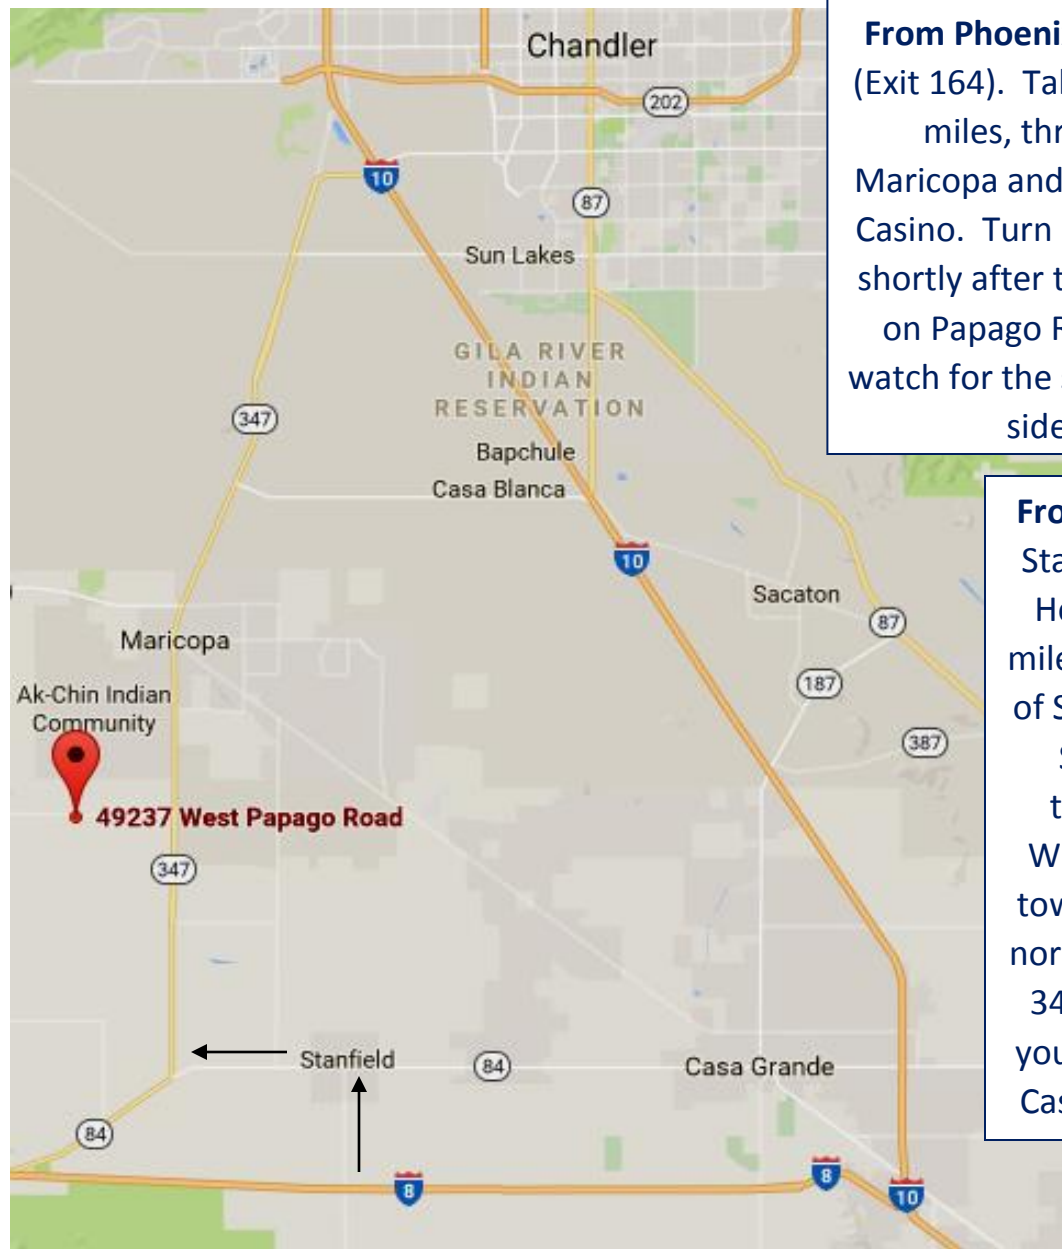

# Map to Raceway Bar and Grill

**From Phoenix:** Take I-10 to SR 347 (Exit 164). Take SR 347 south for 37 miles, through the town of Maricopa and past Harrah's Ak Chin Casino. Turn right on Papago Road, shortly after the casino. Head west on Papago Road for three miles, watch for the strip mall on the south side of the road

**From Tucson:** Take I-8 to Stanfield Road, Exit 161. Head Right (North) 3.4 miles to SR 84 in the town of Stanfield. Turn Left on SR 84, head 5 miles toward SR 347 (John Wayne Parkway) to the town of Maricopa. Drive north about 7 miles on SR 347 to Papago Road. If you see Harrah's Ak-Chin Casino you went too far.