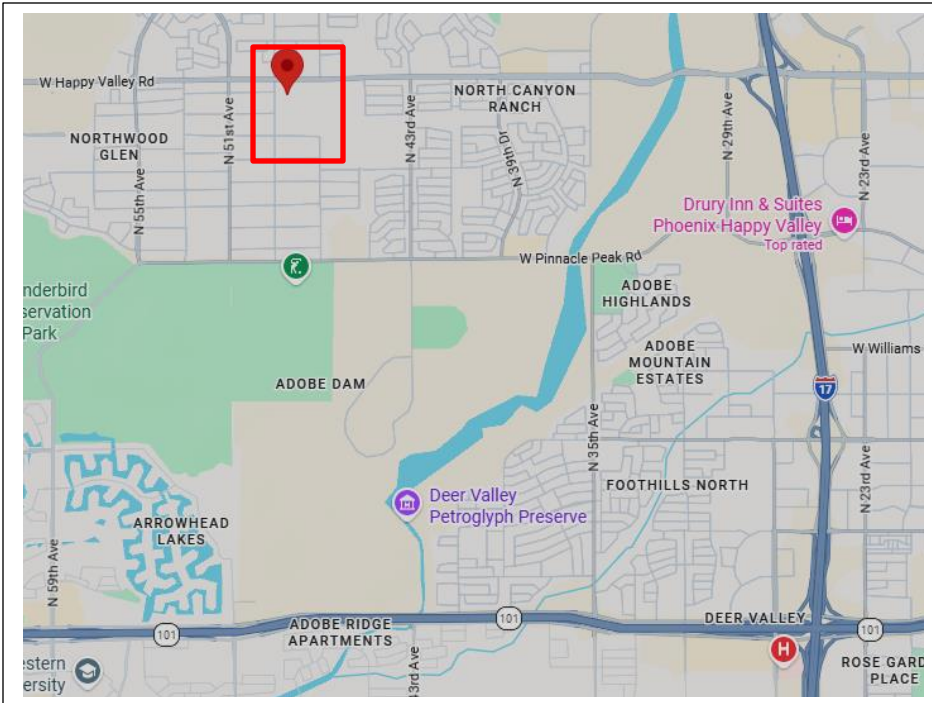

Map To Glendale

Take I-17 North of Phoenix to Happy Valley Road (Exit 218)

Head West on Happy Valley Road about 2 miles to 49th Avenue and turn left (south) on 49th Avenue.

Watch for the ALPS signs, the driveway will be on the left as you arrive. If you are selling come up the driveway. If not

**24817 North 49th Avenue,
Glendale, AZ 85310**

Howie has a large garage space / museum and a large paved driveway space where sellers can bring in their cars and set up their own tables, or sell out of the trunk.

There will be limited garage space and “a few” tables available for smaller sellers.

If you are not setting up a table, look for street parking on 49th Avenue and follow the ALPS signs! The meet is “mostly” outdoors without much shade. So dress for the weather, especially hat and sunglasses. Be sure to take time to explore Howie’s cool museum and vehicles!