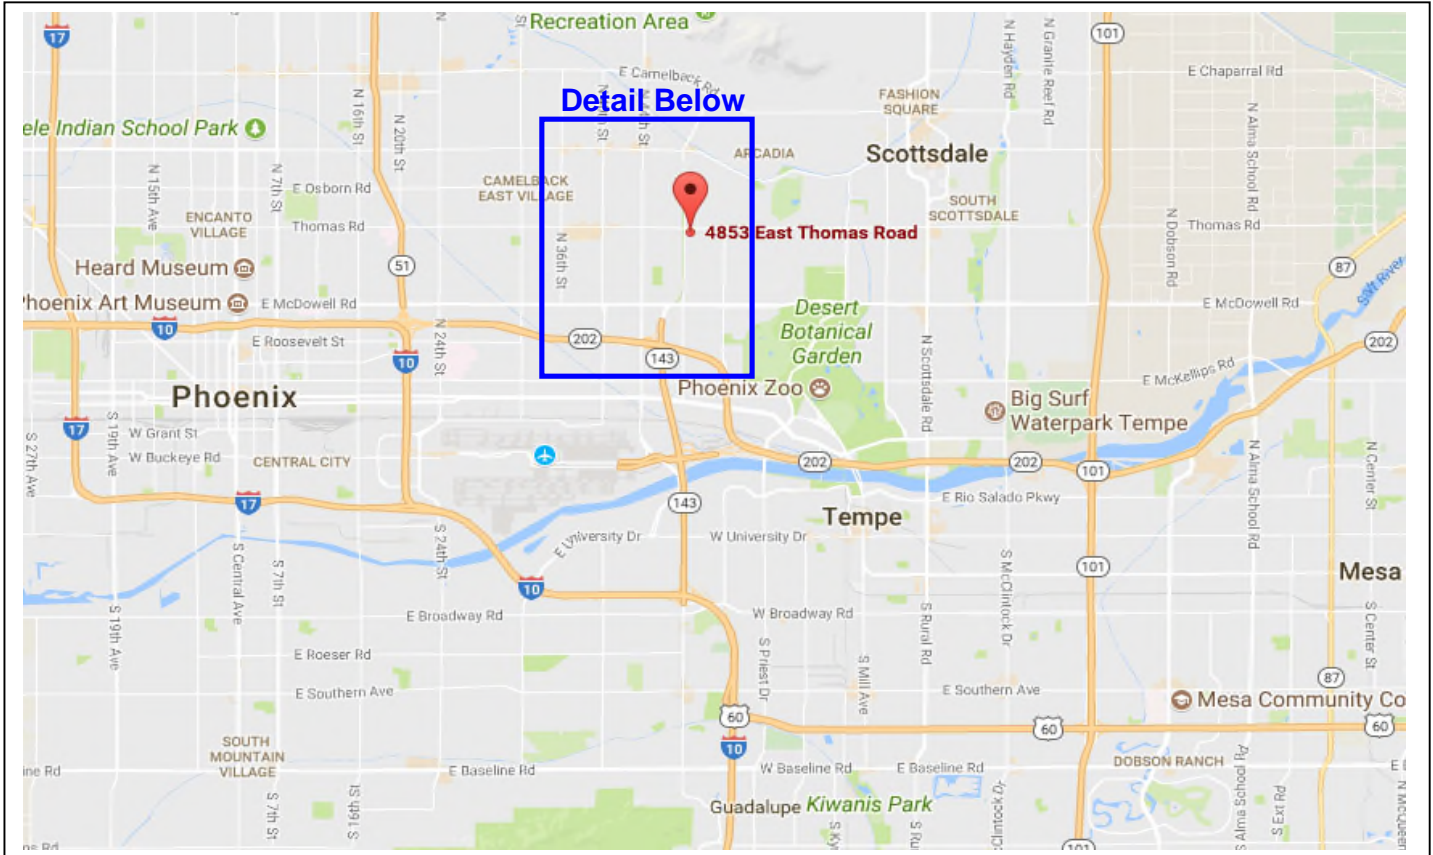

MEET LOCATION CHANGE

Arizona License Plate Society

An  Regional

September 30, 2017

License Plate Club Meet
VFW Post #720

4853 E Thomas Road

Phoenix, AZ

(See map on the back of this page)

PLEASE NOTE: The meet location has changed from the Open Wheel Racing Museum to the VFW Hall. The VFW hall has a large indoor area with plenty of tables (or at least they said). There is also plenty of wall space available for big displays. This is a great opportunity to bring your entire stock of plates to sell.

From all directions:

Take I-10 or Loop 202 Red Mountain Freeway to SR 143 near Sky Harbor Airport.

Take SR 143 North until it ends at McDowell.

At McDowell, make a quick right, then a quick left on to 48th St.

Take 48th Street north to Thomas and the VFW hall is on the SE corner of Thomas and 48th Street. Turn Right on Thomas and the entrance to the VFW is on the south side of the road (right side)

Parking in the back, the meet will be in the front hall closest to the street.